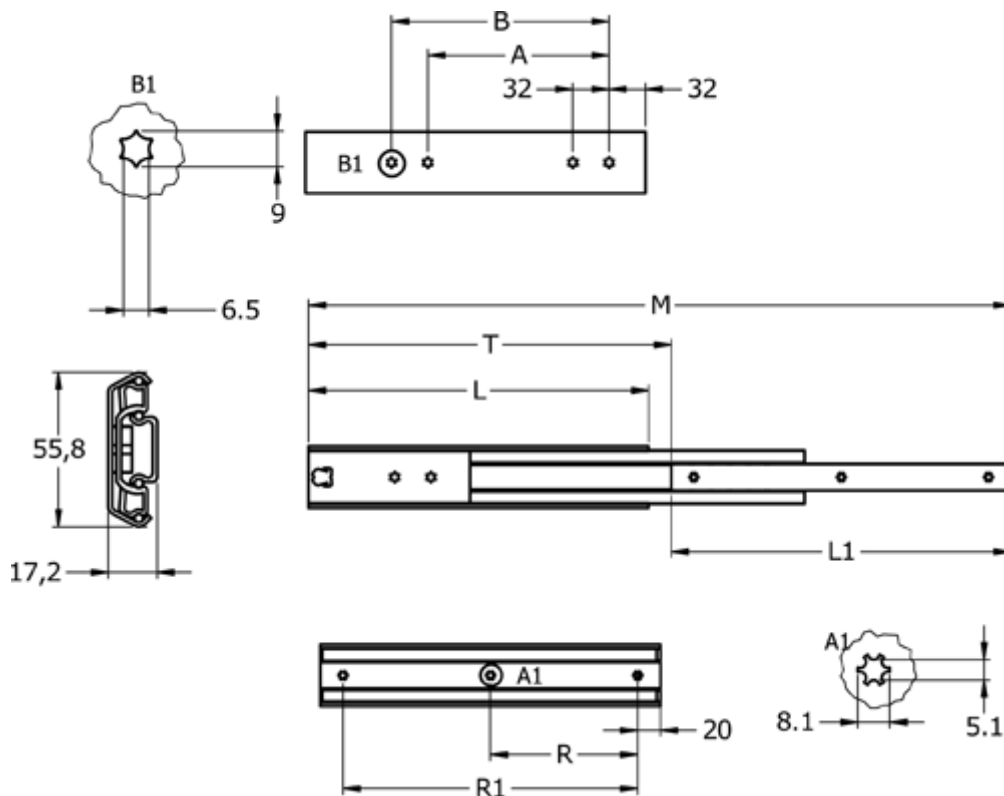

Article number: 11112S27

Description: Thomas Regout Telescopic Slide 11112S26 ULF HD D, 3-piece
Length 550 mm / load cap. 118 kg / extension 600 mm

Measures

A	= 384
B	= 416
L	= 600
L1	= 600
Load capacity side mounted	= 123
M	= 1250
R	= 280
R1	= 560

T = 650